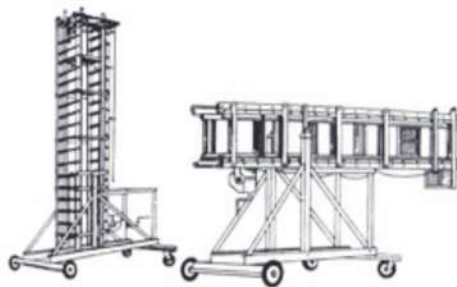

HK-138
Alu. Wall Mounted
Extension Ladder

HK-139
Alu. Folding
Pipe Step Ladder

HK-140
Alu. Folding
Flat Step Ladder

HK-141
Alu. Trolley
Step Ladder

HK-142
Alu. Self
Supported Ladder

HK-143
Alu. Self Supported
Extension Ladder
with small wheel

HK-144
Alu. Self Supported
Extension Ladder
with big iron Wheel

HK-145
Alu. Square Type
Tower Ladder with
Wheel

HK-146
Alu. Square Type
Tilttable Tower Ladder

HK : 138, 142, 143, 144, 145, 146
Sizes Available